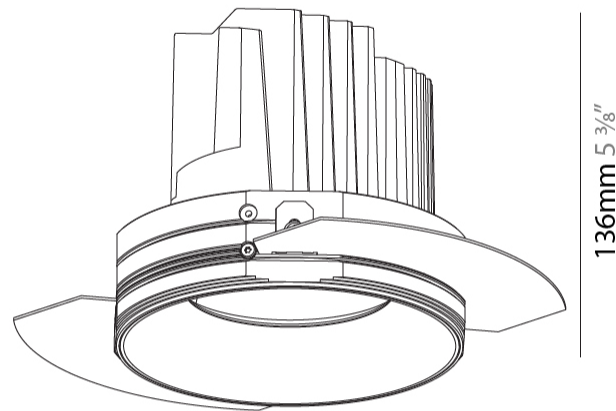

ELECTRICAL

Lamp Type: LED (Zhaga Standard)
Input Wattage (W): 13.2 / 16.5
Total Output Wattage (W): 12.1 / 14.7
Dimming: Tri-Mode (Non-Dimming and Phase Dimming (120Vac only) and 0-10V Dimming)
Driver Included: No
Driver Location: Recessed Housing
Driver Type: Constant Current - Universal
Driver Class: Class 2
Housing: See components
Input Voltage (V): 120 - 277
Constant Current (MA): 350

LED

Number of LEDs: 1
Color Temperature (°K): 2700 / 3000 / 3500 / 4000
Max. Delivered Lumen (lm): 870 / 970 / 1038 / 1060
Nominal Lumen (lm): 960 / 1070 / 1156 / 1180
CRI: >90 CRI
Efficiency (%): 90.5
Lamp Life (hrs): 50000
Upon Request: RGB-W Tunable White Special Color Temperature Special LED

OPTICAL

Reflector°: 10
Adjustability: Rotational 355°; Tilt 10°
Upon Request: Special Beam Angles

RATINGS AND CERTIFICATIONS

Zaneen Group Inc. © 2024, T 1800-388-3382, F 416-247-9319, www.zaneen.com
Certified By: Certified for North American Standards
Available for International specifications by adding "INT" at the end of the existing Model #. For assistance on 'custom' specifications, contact zteam@zaneen.com.
IP Rating: IP20
If a conflict occurs to supply the best product, we reserve the right to change specifications or materials without notice. The most recent specification sheets are found at zaneen.com